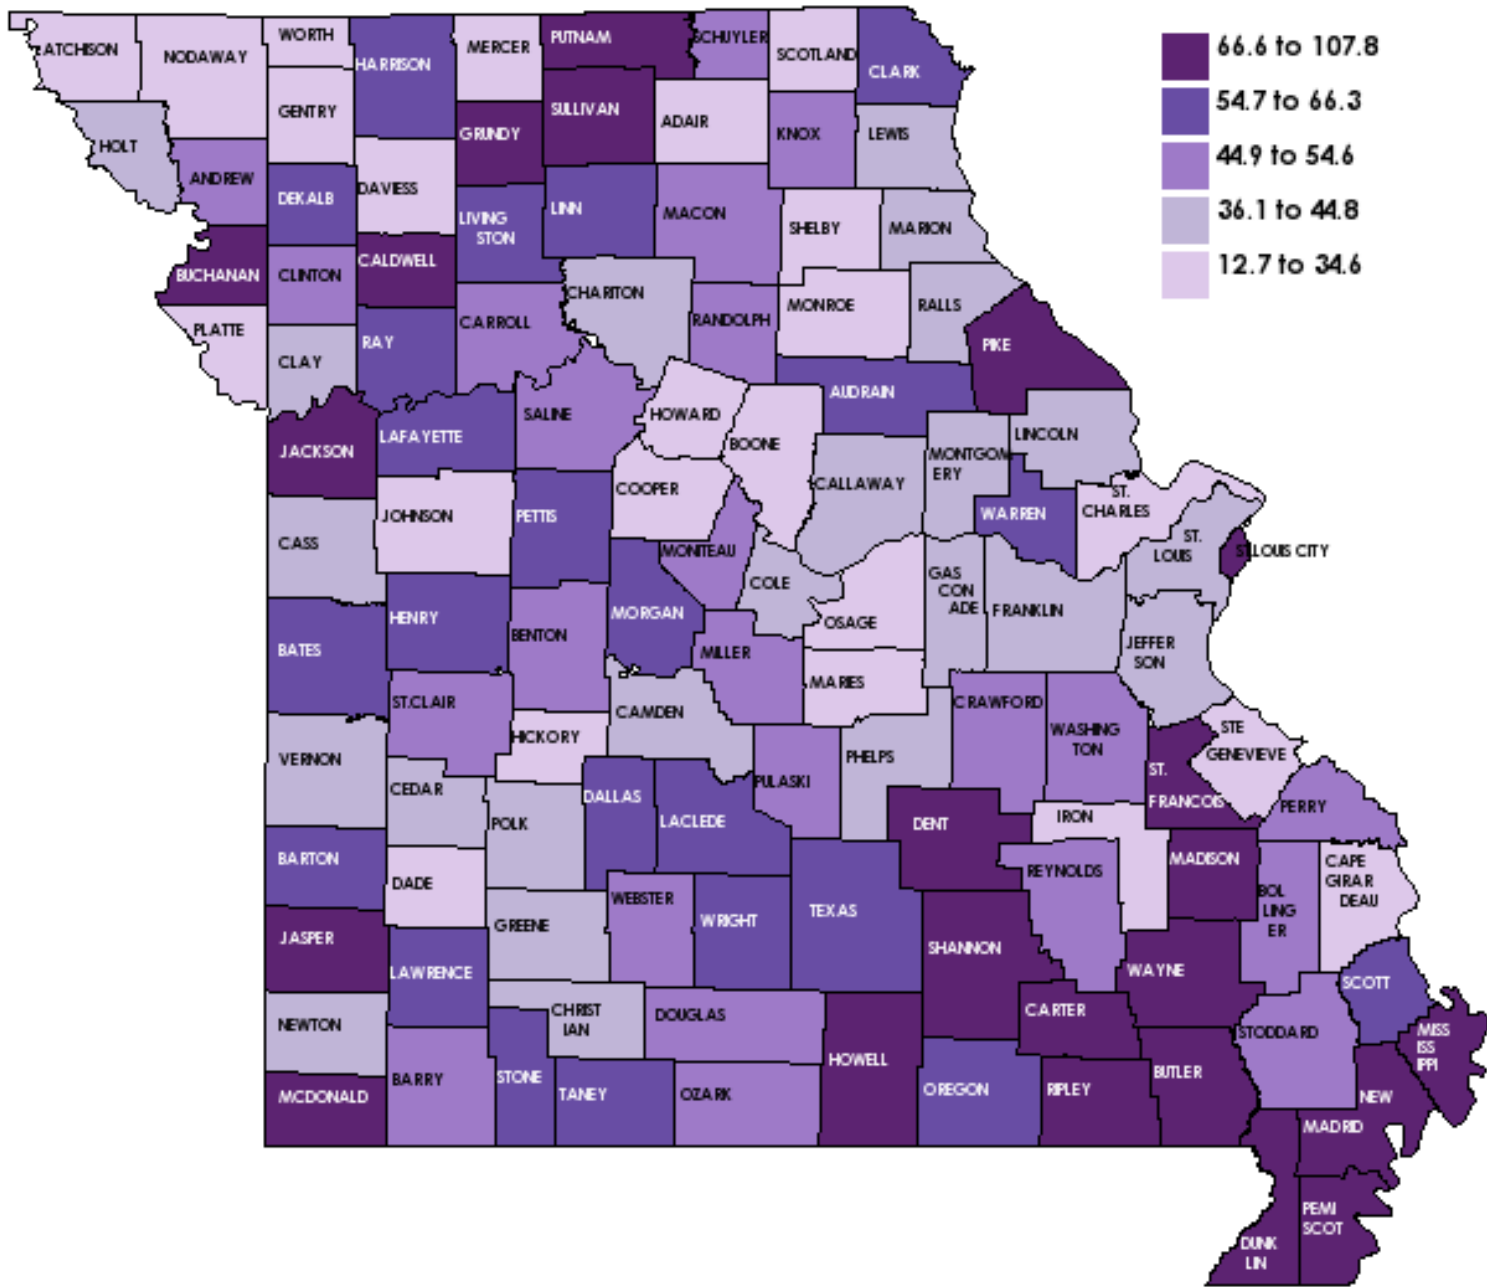

Map of Teen Pregnancy Rates for 15-19 year-olds in 2009

Rates Per 1,000

Teen Pregnancy Rates for 15-19 year-olds in 2009
 Data from MICA, Rates per 1,000, Crude Rate,
 @ Rate considered unreliable, numerator less than 20